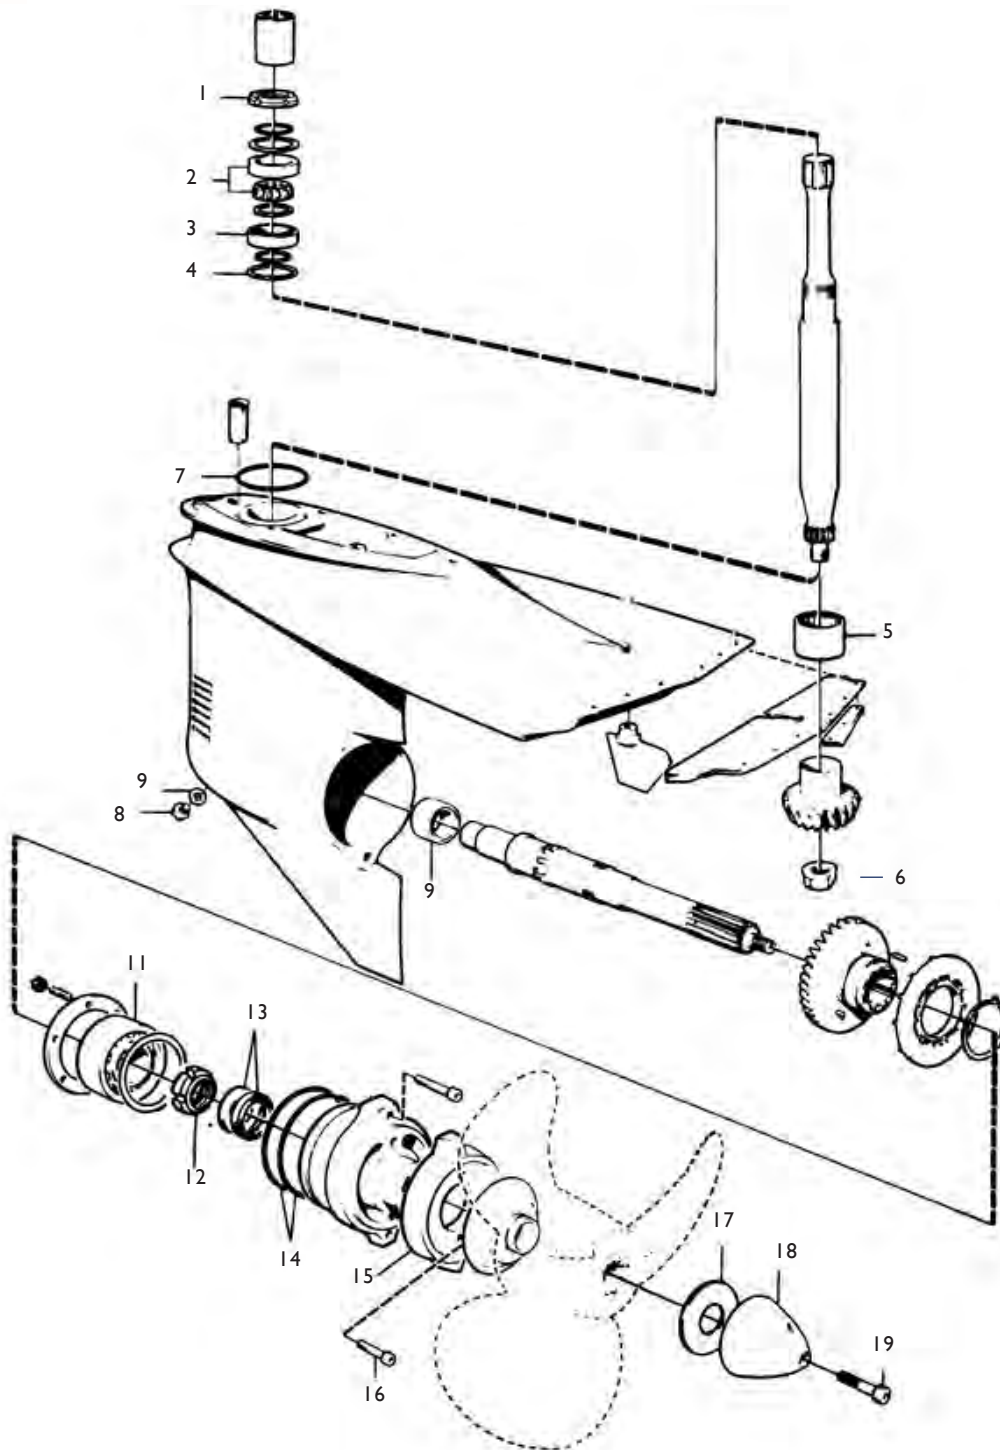

Underhus/Lower unit
SP-A1, SP-A2, SP-C, SP-C1, SP-E

Underhus/Lower unit SP-A1, SP-A2, SP-C, SP-C1, SP-E

Bild/ Picture	Art. nr/ Part no	Ersätter/Replaces	Benämning/ Description
1	19071	969071	Mutter/Nut
2	19072	11072	Kullager/Roller bearing
3	19374	183374	Kullager/Ball bearing
4	19191	832191	Packning/Gasket
5		875523, 183497	Nållager/ Needle bearing
6	19300	854300	Mutter/Nut
7	19256	925256	O-ring
8	18354	839354	Oljeplugg/Plug
9	19974	955974	O-ring
10	19390	183390	Nållager/ Needle bearing
11	19541	854541	Rulllager/Ball bearing
12	19022	969073	Mutter/Nut
13	19426	897426	Packbox/Seal
14	19201	925261	O-ring
15	19815	875815	Zink ring/Zinc ring kit
16	19009	941809	Bult/Bolt
17	19888	850888	Plastbricka/ Plastic washer
18	19785	854045	Propellerkona/ Propeller cone
19	19889	850889	Bult / Bolt