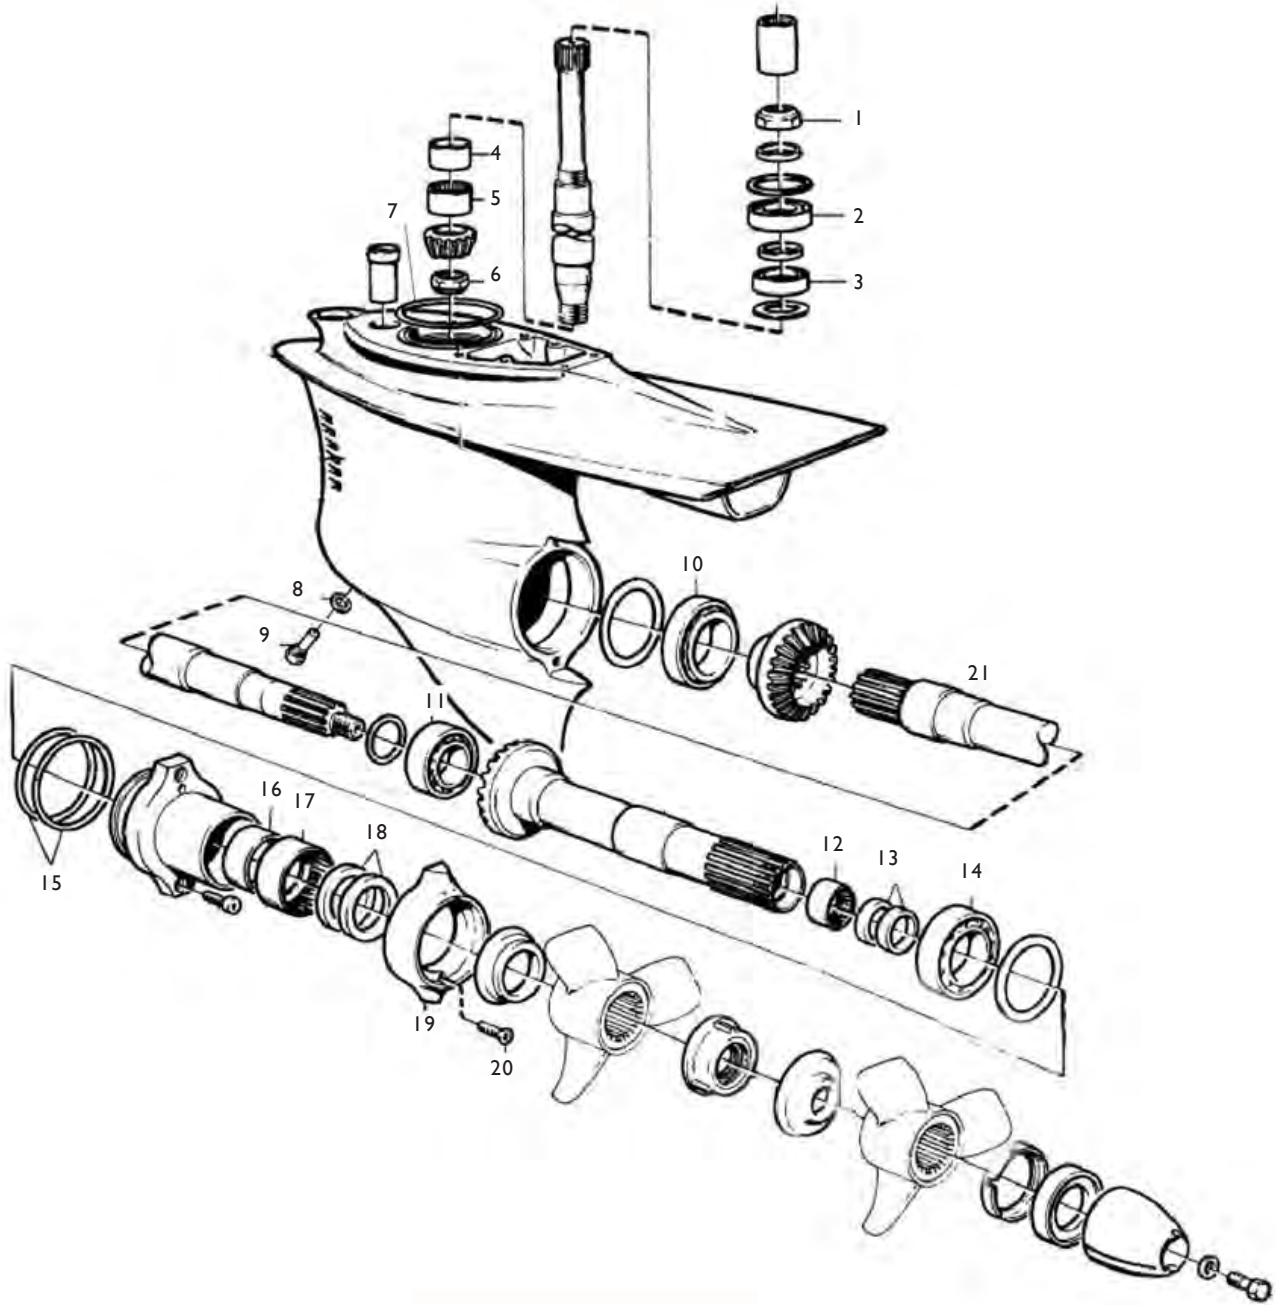

Underhus/Lower unit
DP-CI, DP-DI, DP-E, DP-G

Underhus/Lower unit DP-CI, DP-DI, DP-E, DP-G

Bild/ Picture	Art. nr/ Part no	Ersätter/Replaces	Benämning/ Description
1	19071	969071	Mutter/Nut
2	19072	11072	Kullager/Ball bearing
3	19374	183374	Kullager/Ball bearing
4	19008	184682	Innerring/Inner ring
5	19654	184683	Nållager/ Needle bearing
6	19212	852212	Mutter/Nut
7	19256	925256	O-ring
8	19974	955974	O-ring
9	18355	852904	Oljeplugg magnetisk/ Drain plug magnetic
10	19044	11044	Rulllager/Ball bearing
11	19691	184691	Rulllager/Ball bearing
12	19272	183272	Nållager/ Needle bearing
13	19871	853871, 853807+853808	Packbox I par/ Oil seal I pair
14	19765	184765	Rulllager/Ball bearing
15	19258	925258	O-ring
16	19683	184683	Innerring/Inner ring
17	19859	183859	Nållager bussning/ Needle bearing bushing
18	19407	851407	Packbox/Oil seal
19	19821	875821	Zink anod sats/ Zinc anode kit
20	19808	966808	Skruv/Screw
21	19533	872533, 852181	Inre Propelleraxel M20 gänga/Propeller shaft inner M20 threading

Propelleraxel/Propeller shaft

Inre Propelleraxel M20 gänga/Propeller shaft inner M20 threading

Art. nr/Part no	Ersätter/Replaces
19533	872533, 852181