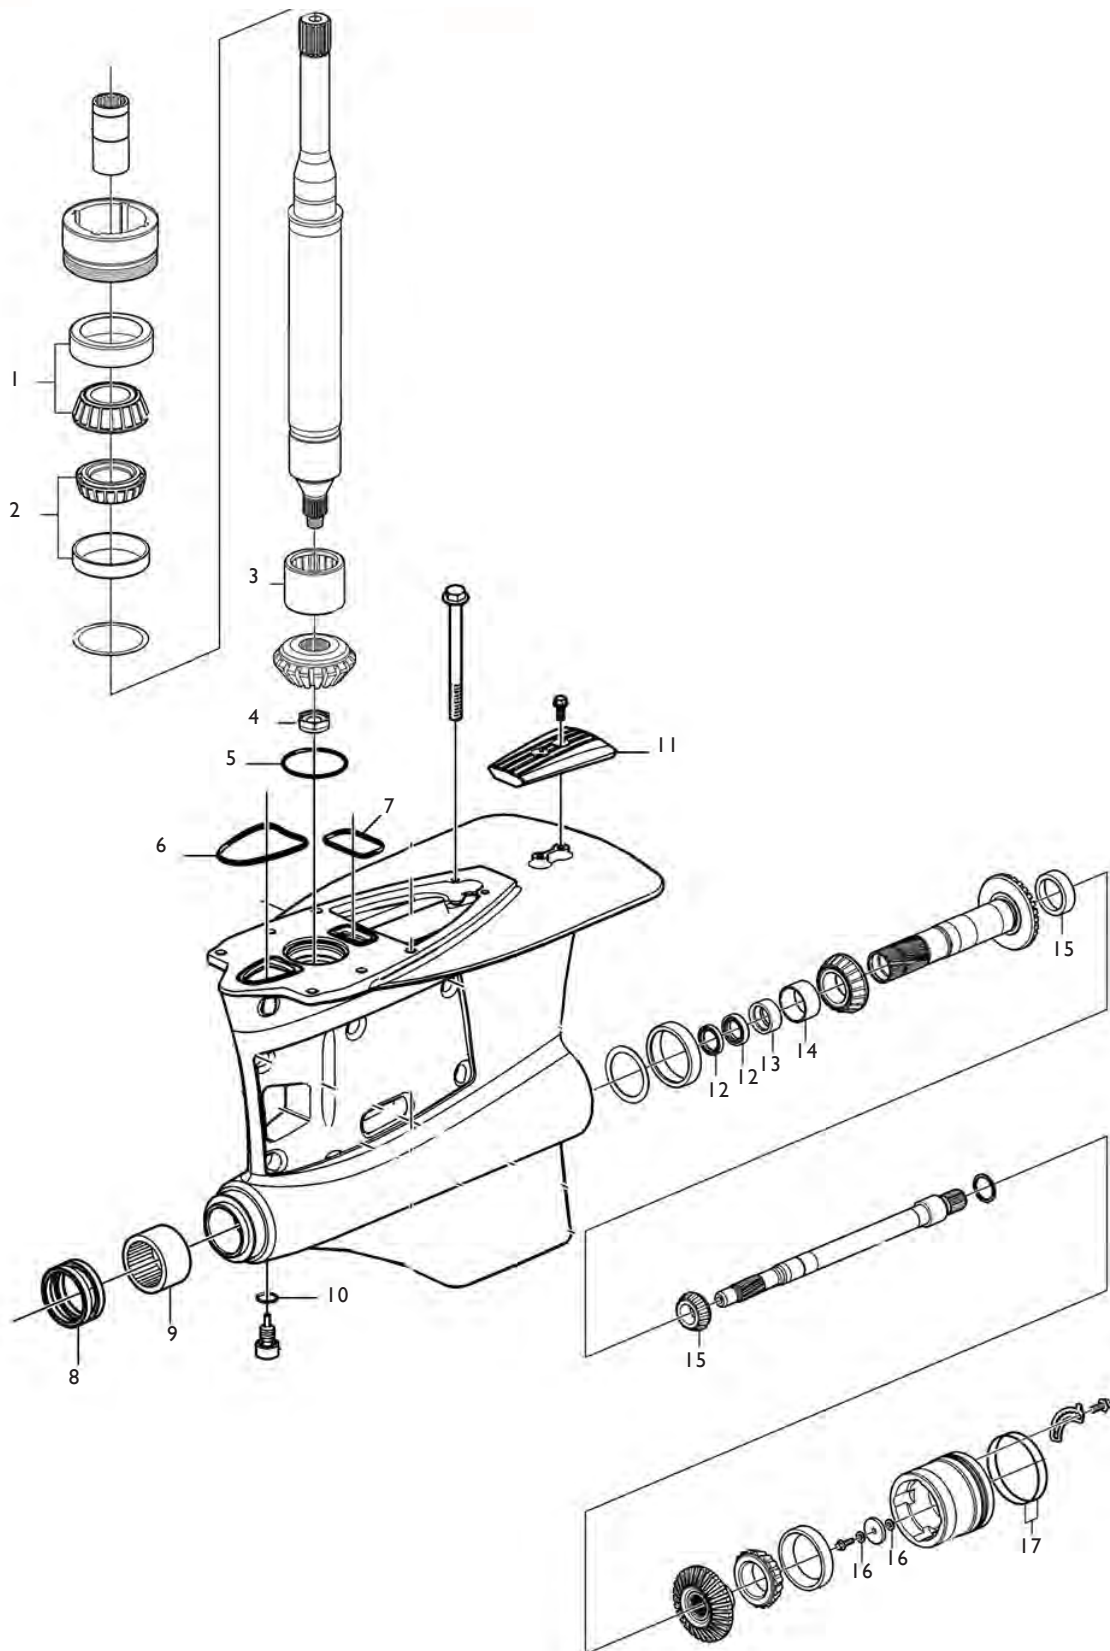

Underhus/Lower unit
FWD

Spare parts from Sweden

Underhus/Lower unit FWD

Bild/ Picture	Art. nr/ Part no	Ersätter/Replaces	Benämning/ Description
1	19250	3854250	Rulllager/Roller bearing
2	19249	3854249	Rulllager/Roller bearing
3	19654	184654	Nållager/ Needle roller bearing
4	19212	852212	Mutter/Nut
5	19566	3852866	O-ring
6	19456	22430456	Packning/Gasket
7	19786	3889786	Packning/Gasket
8	19407	851407	Packbox/Seal
9	19859	183859	Nållager/ Needle roller bearing
10	19972	955972	O-ring
11	I-10289	3888813 + 3888816	Anodsats aluminium/ Anode kit aluminum
12	19871	853871, 853807+853808	Packbox I par/ Oil seal I pair
13	19272	183272	Nållager/ Needle roller bearing
14	19683	184683	Innerring/Inner ring
15	19691	184691	Rulllager/Roller bearing
16	17893	955893	Bricka/Washer
17	19259	925259	O-ring